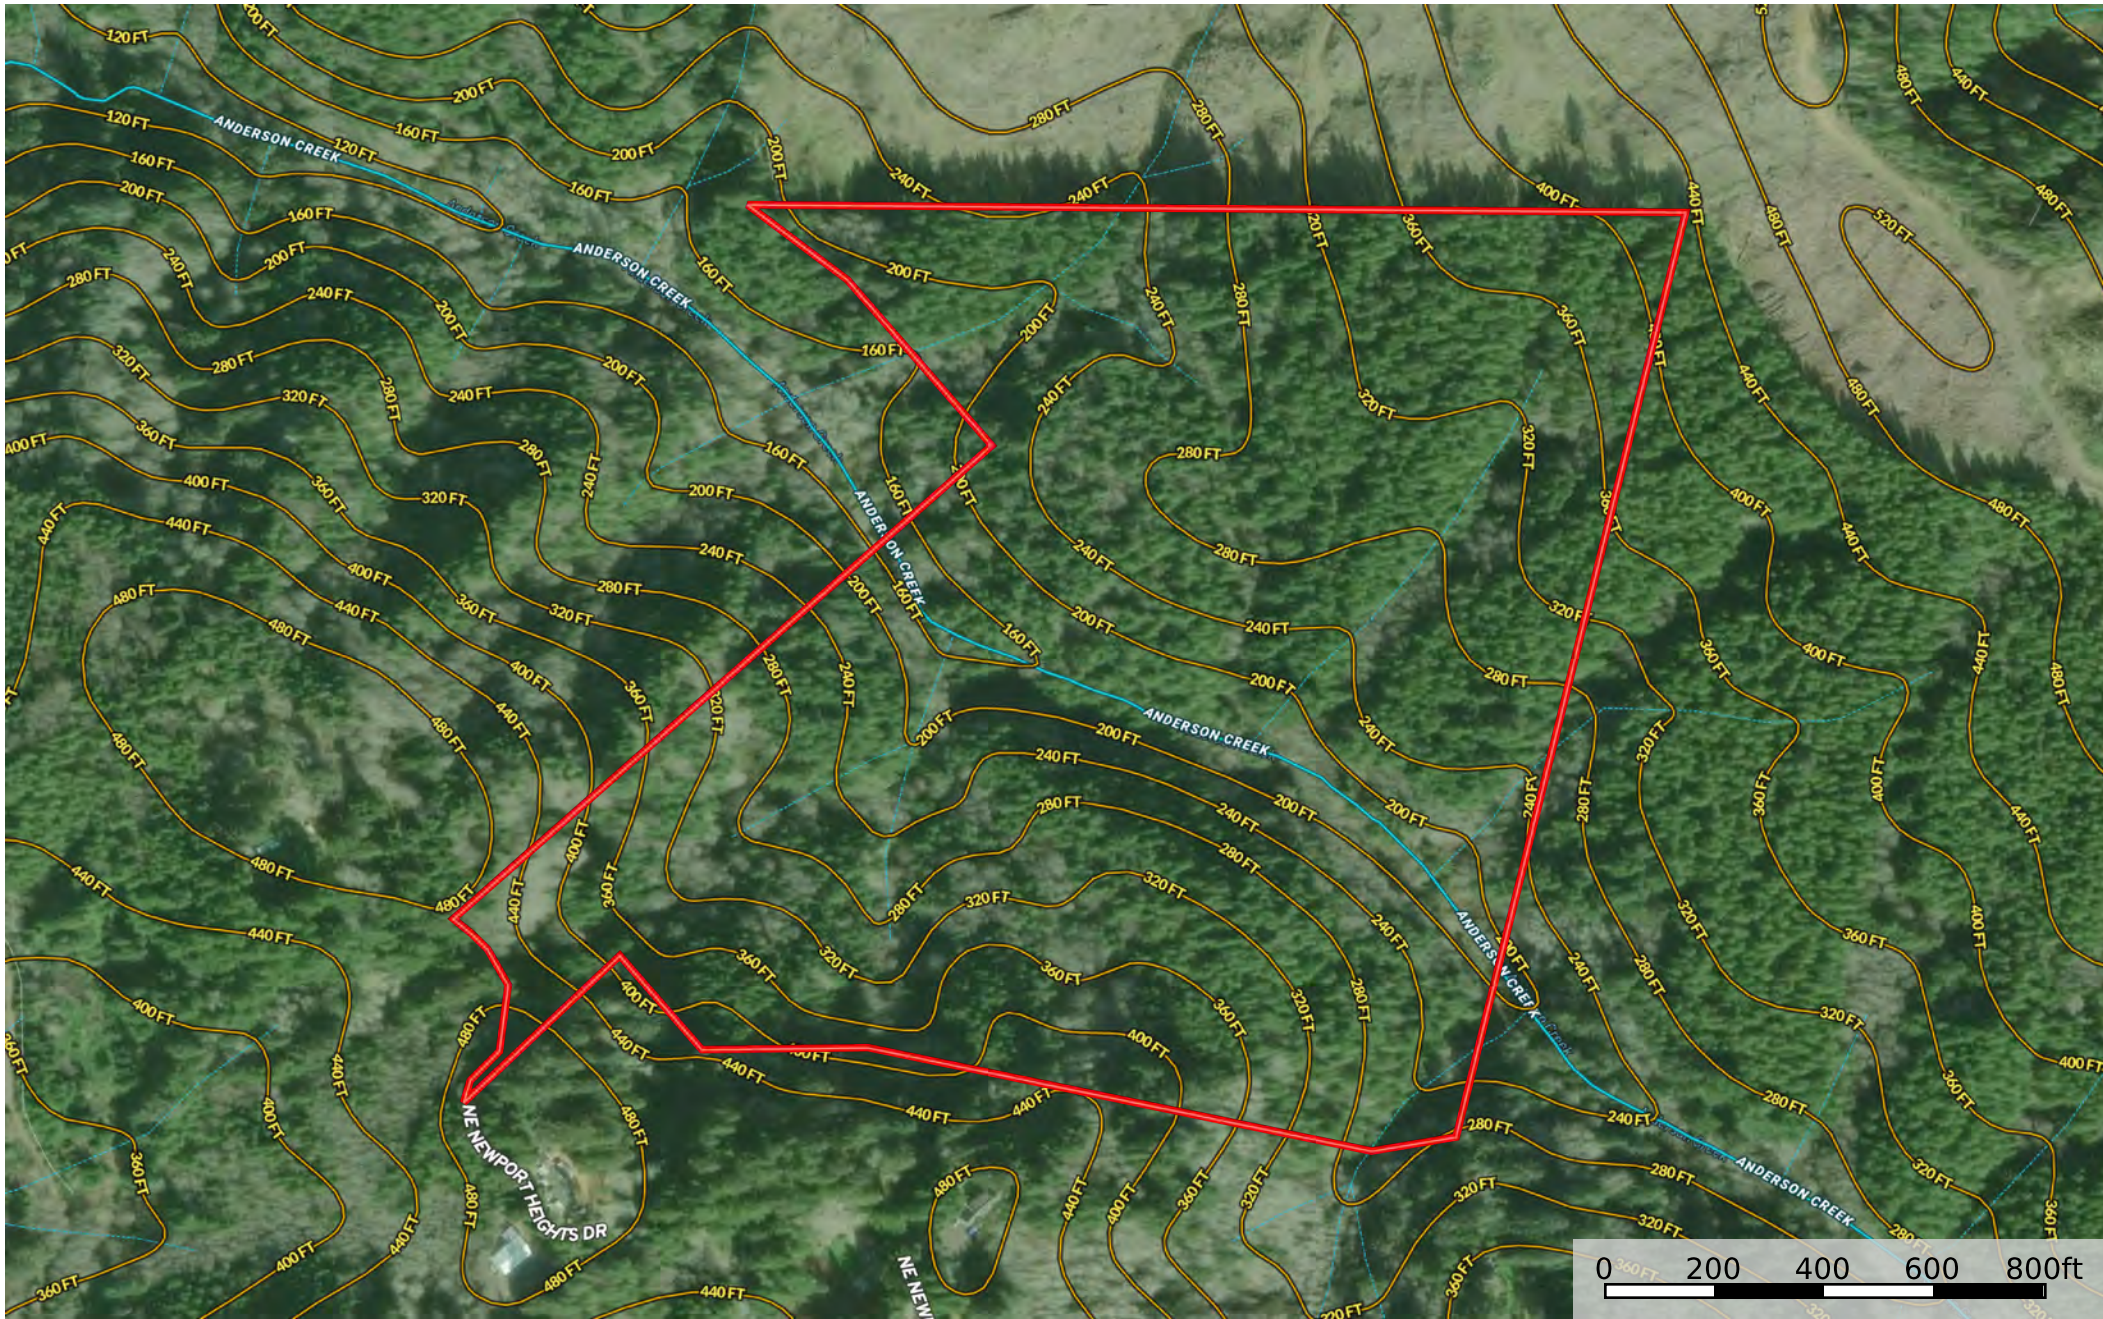

# Newport Forest

Lincoln County, OR - 57 Acres +/-

 Boundary

# Newport Forest

Lincoln County, OR - 57 Acres +/-

 Boundary     Stream, Intermittent     River/Creek

# Newport Forest

Lincoln County, OR - 57 Acres +/-

-  Boundary
-  City Limits