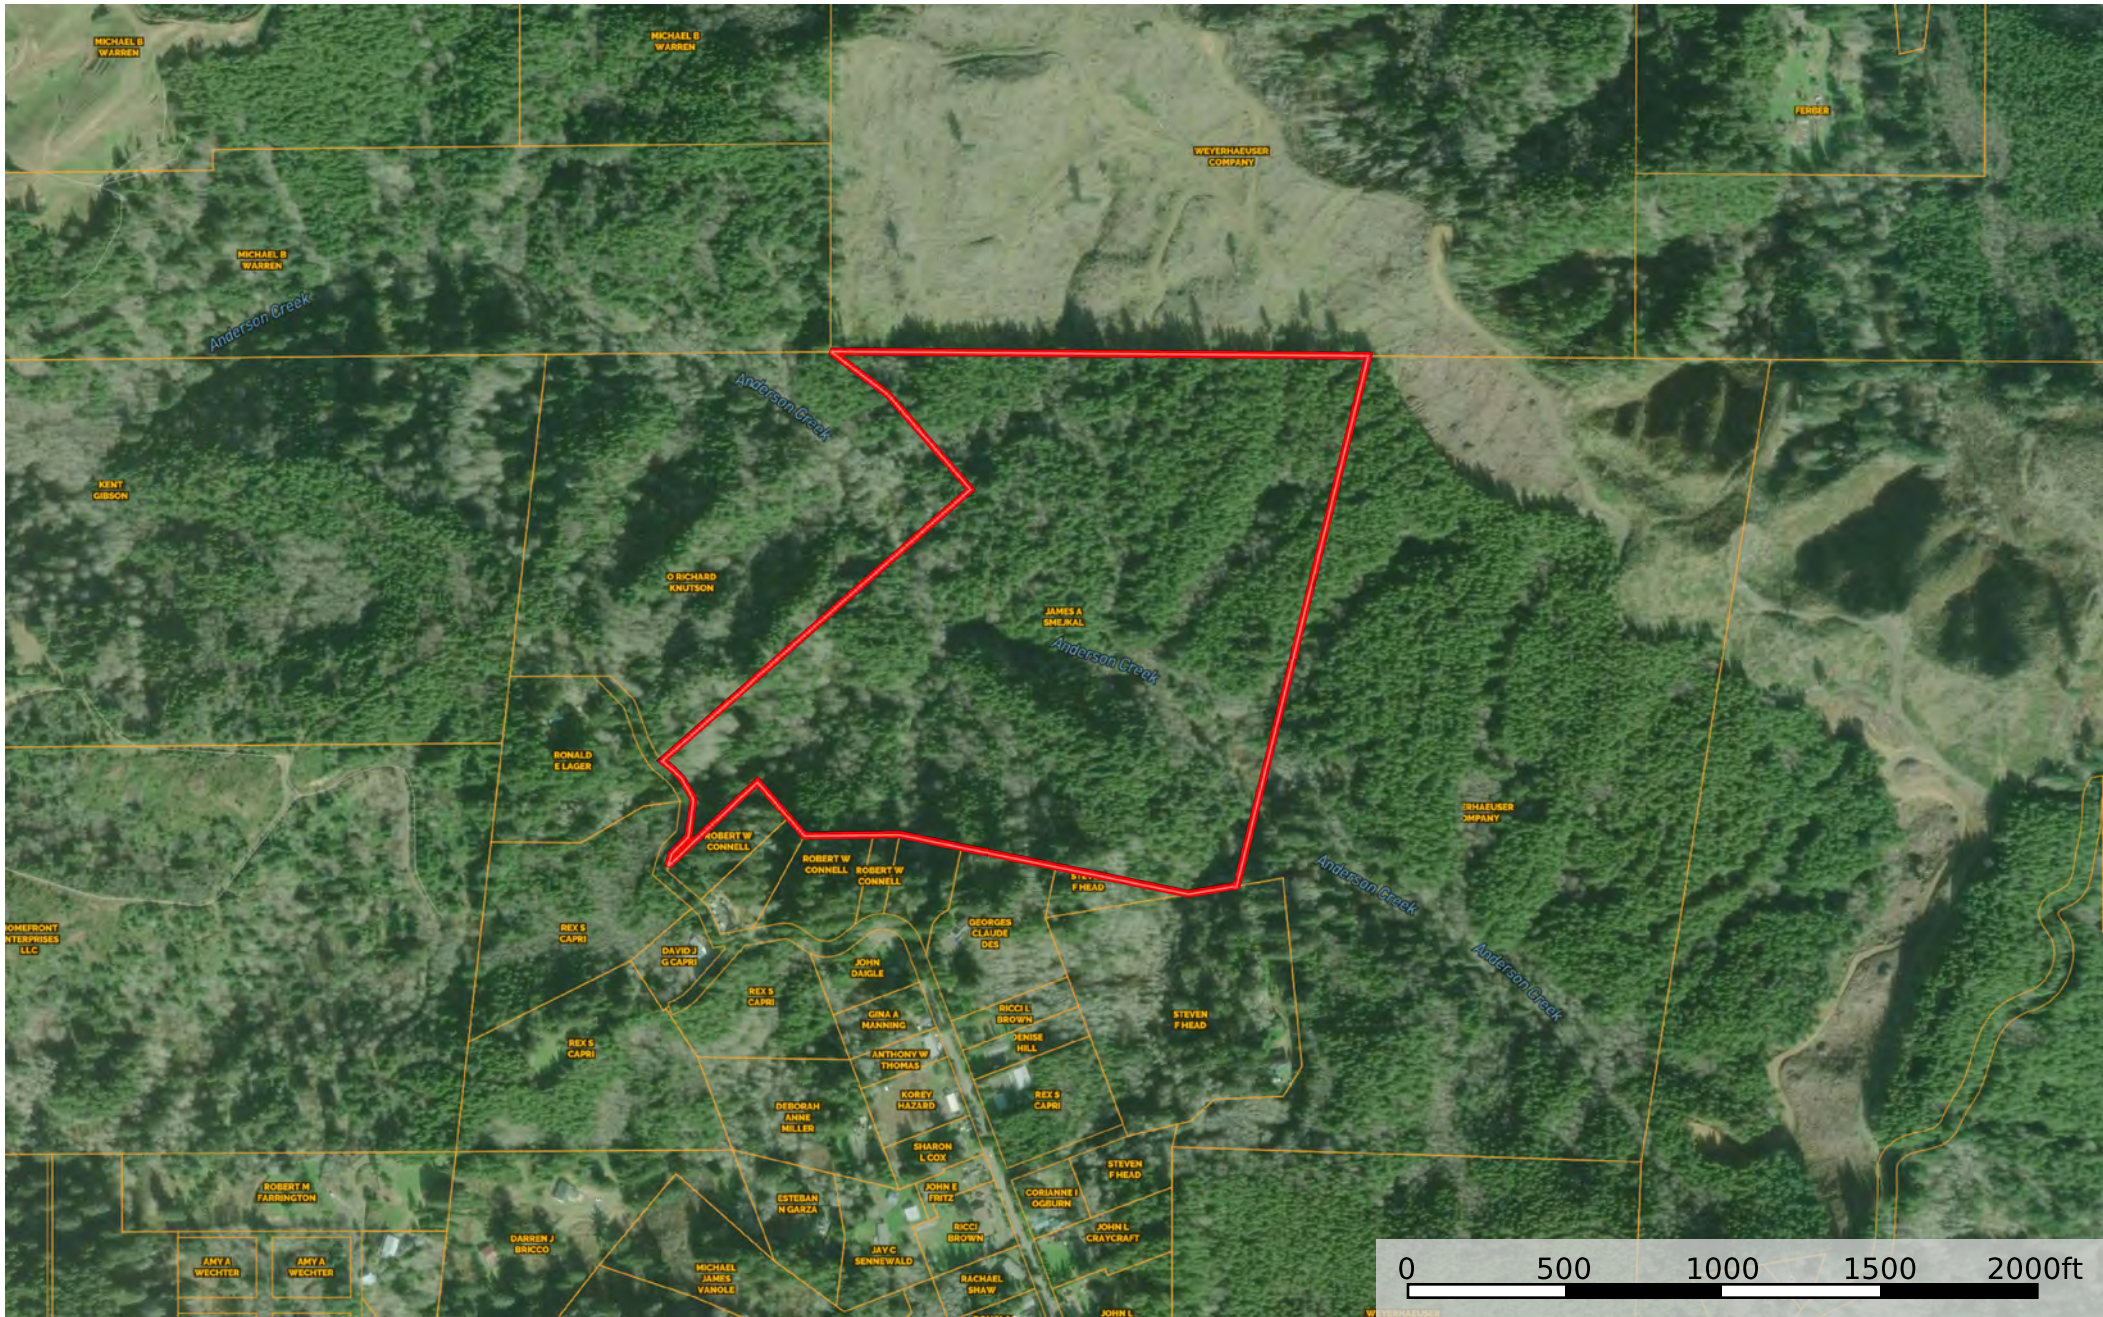

# Newport Forest

Lincoln County, OR - 57 Acres +/-

 Boundary     Stream, Intermittent     River/Creek

# Newport Forest

Lincoln County, OR - 57 Acres +/-

 Boundary

# Newport Forest

Lincoln County, OR - 57 Acres +/-

-  Boundary
-  City Limits

# Newport Forest

Lincoln County, OR - 57 Acres +/-

 Boundary

T11S R11W Sec. 4 TL106