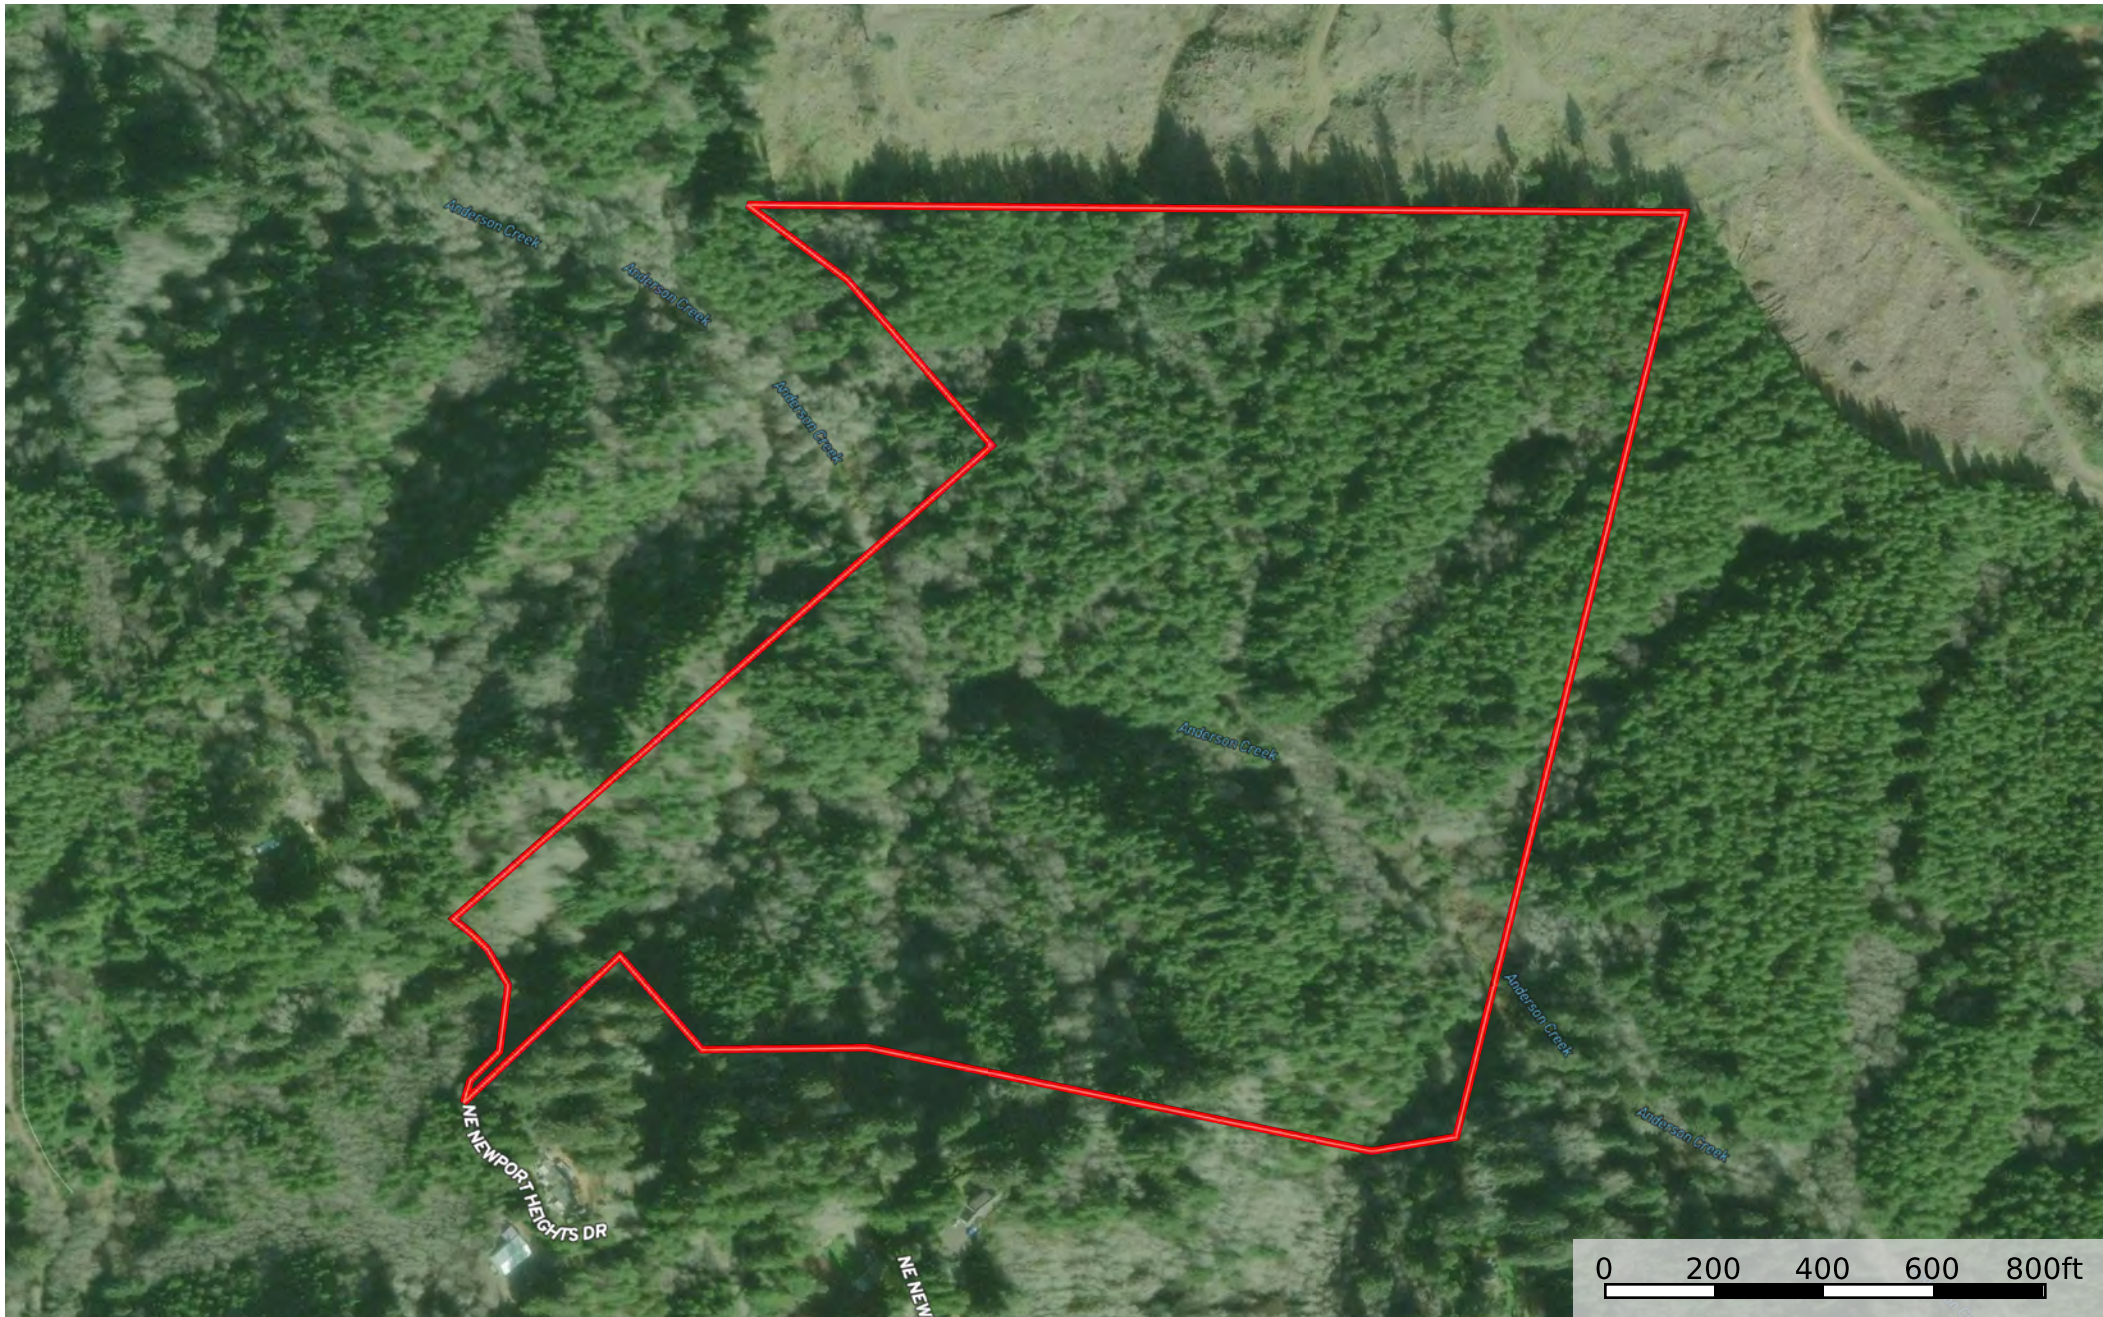

# Newport Forest

Lincoln County, OR - 57 Acres +/-

 Boundary

# Newport Forest

Lincoln County, OR - 57 Acres +/-

 Boundary     Stream, Intermittent     River/Creek

# Newport Forest

Lincoln County, OR - 57 Acres +/-

-  Boundary
-  City Limits