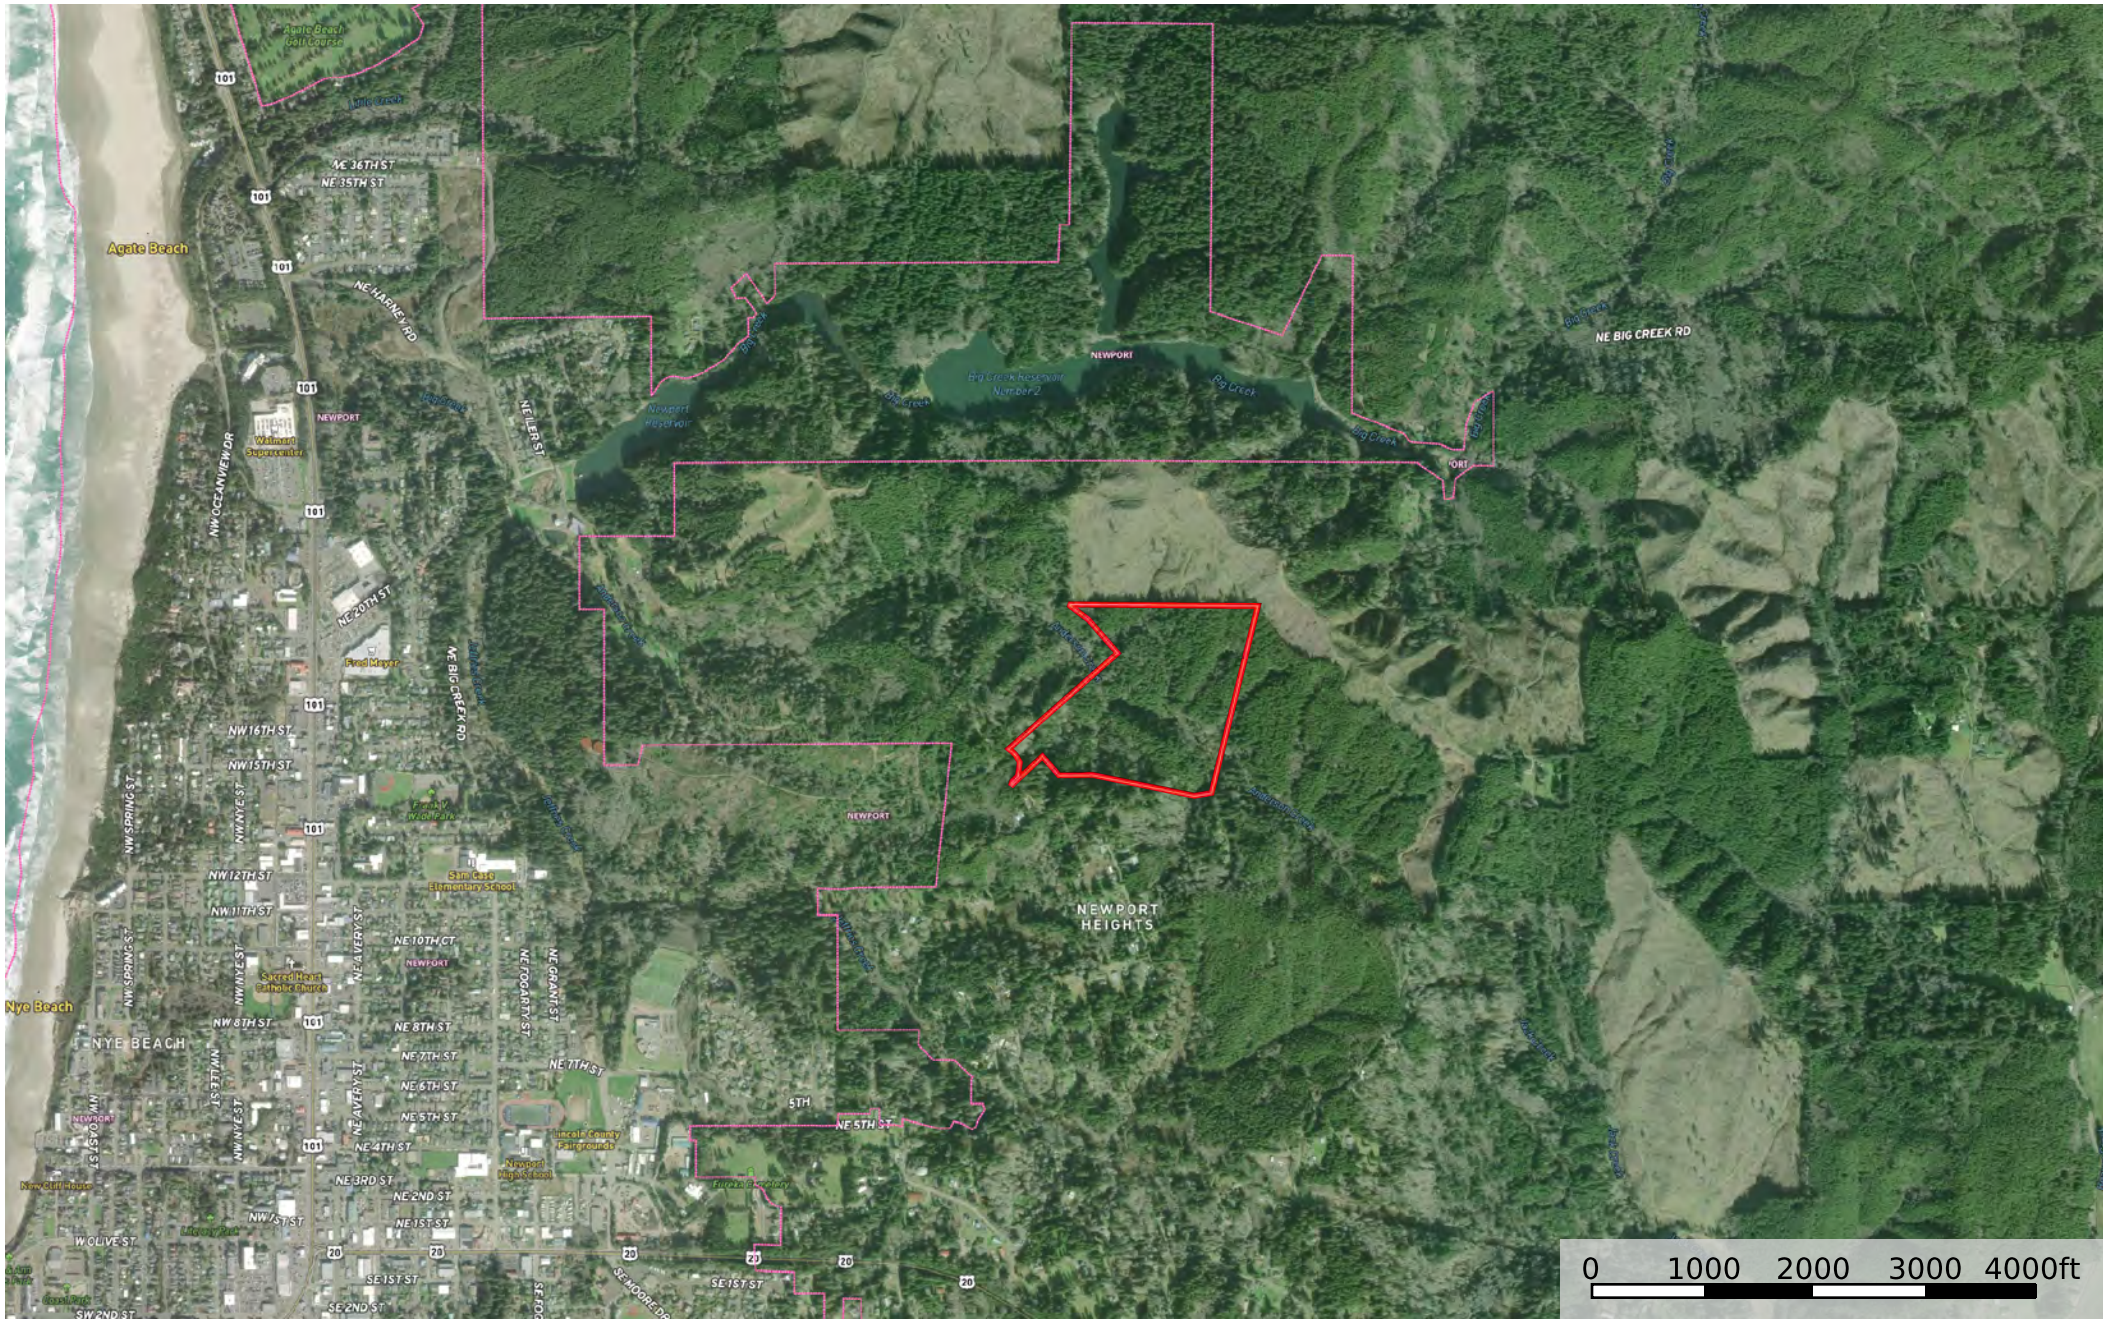

# Newport Forest

Lincoln County, OR - 57 Acres +/-

 Boundary     Stream, Intermittent     River/Creek

# Newport Forest

Lincoln County, OR - 57 Acres +/-

 Boundary

# Newport Forest

Lincoln County, OR - 57 Acres +/-

-  Boundary
-  City Limits

# Newport Forest

Lincoln County, OR - 57 Acres +/-

 Boundary

T11S R11W Sec. 4 TL106