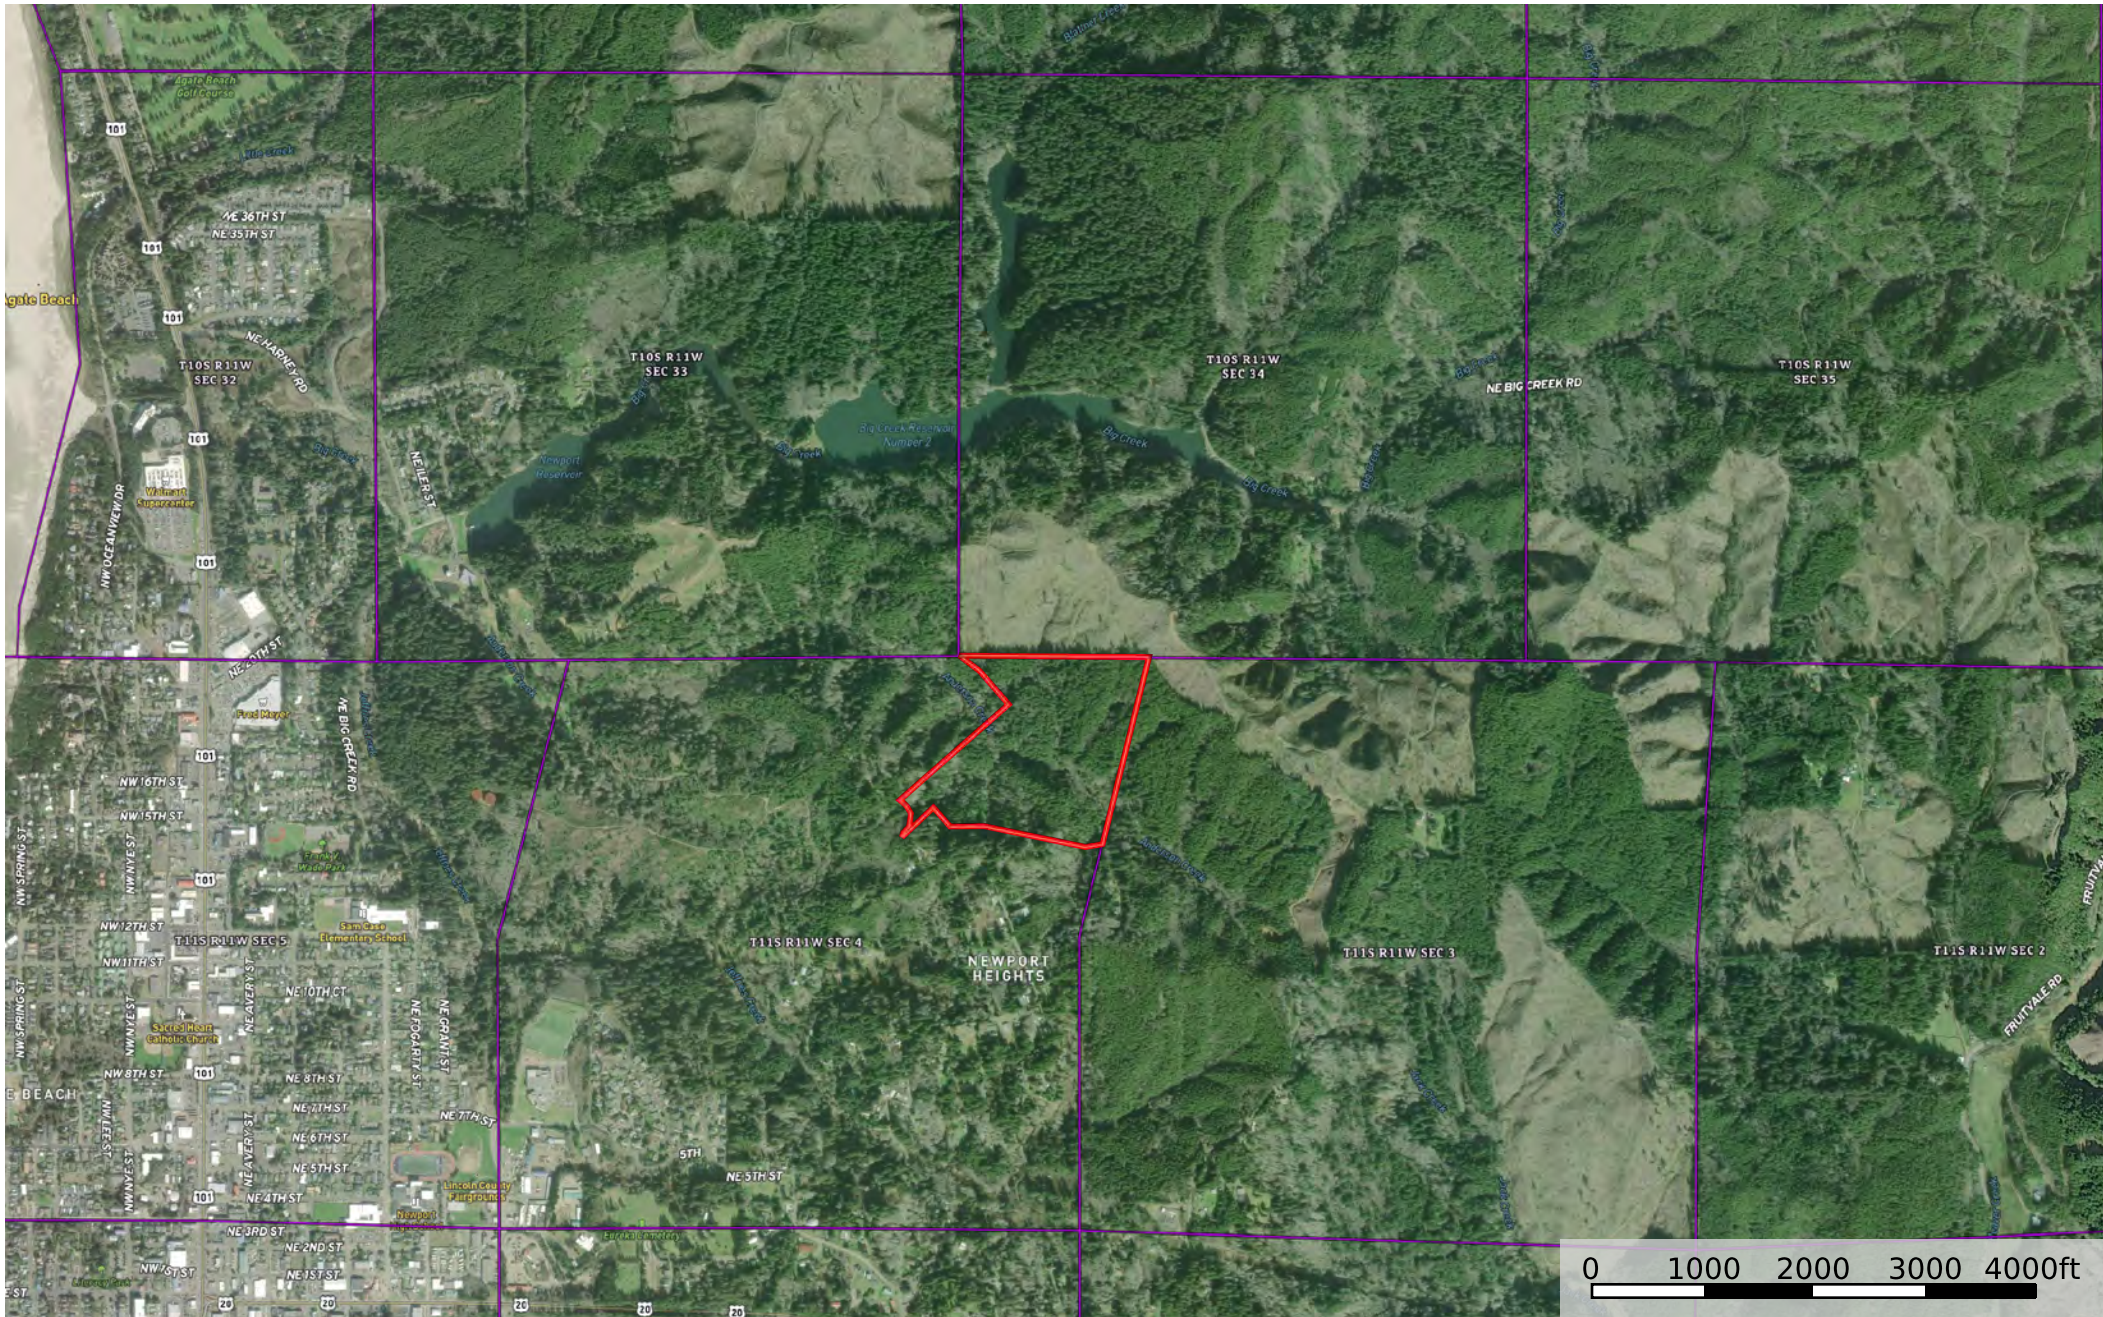

# Newport Forest

Lincoln County, OR - 57 Acres +/-

 Boundary     Stream, Intermittent     River/Creek

# Newport Forest

Lincoln County, OR - 57 Acres +/-

 Boundary

# Newport Forest

Lincoln County, OR - 57 Acres +/-

-  Boundary
-  City Limits

# Newport Forest

Lincoln County, OR - 57 Acres +/-

 Boundary

T11S R11W Sec. 4 TL106